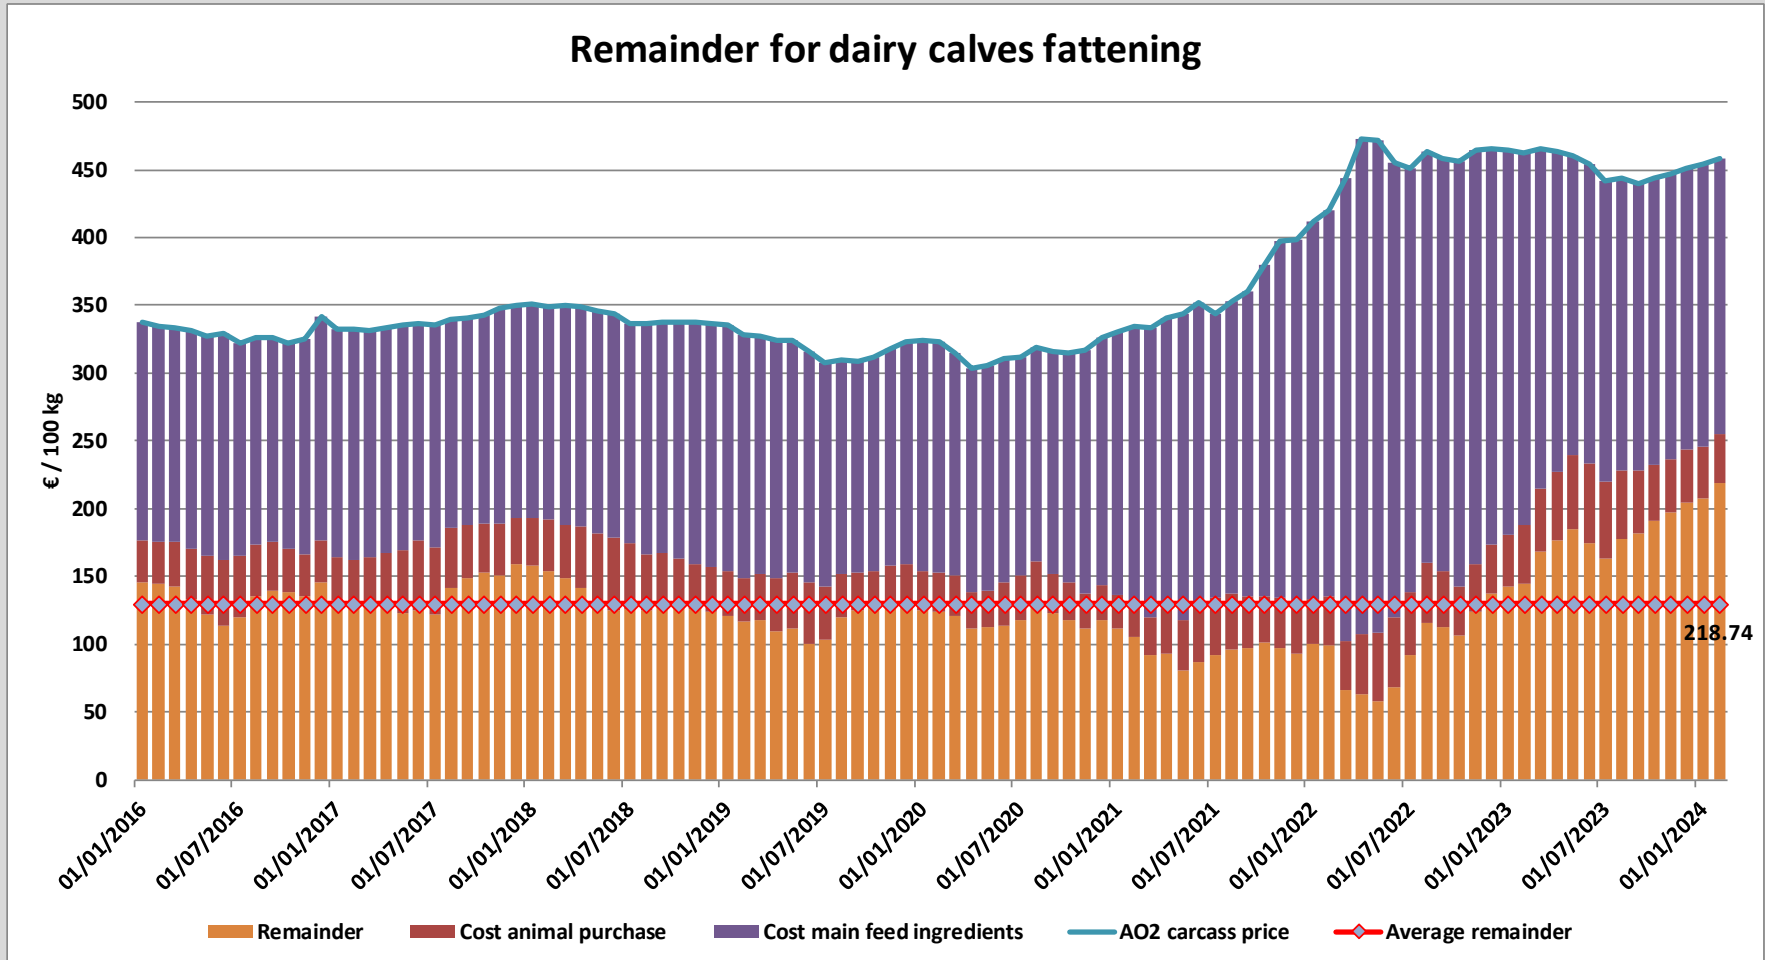

Last update : 21.03.2024

Remainder for beef type calves fattening