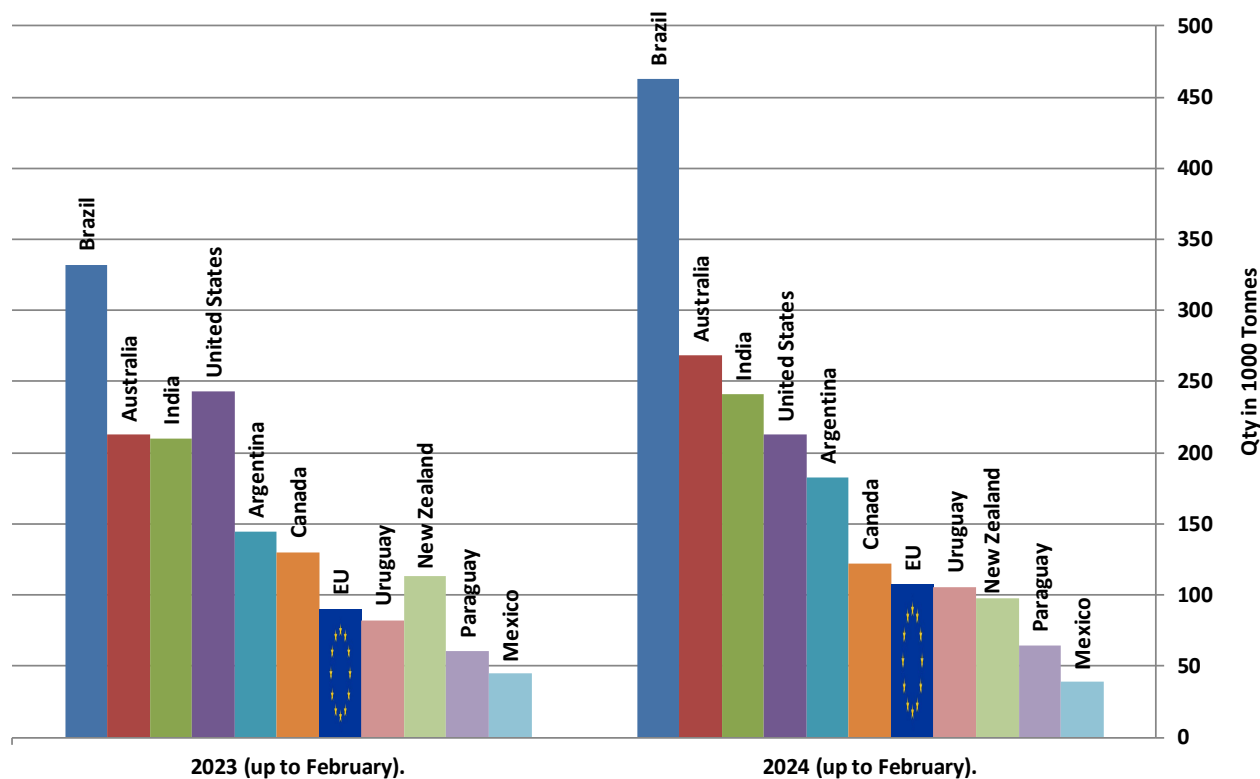

Last update : 23.05.2024

Main Exporters of BEEF Products (up to February).

Source : GTA * Excluding live animals (0102), fats, preparations of several types of meat (0209, 0210 99 and 1602 90)

Main Importers of BEEF Products (up to February).

Source : GTA * Excluding live animals (0102), fats, preparations of several types of meat (0209, 0210 99 and 1602 90)