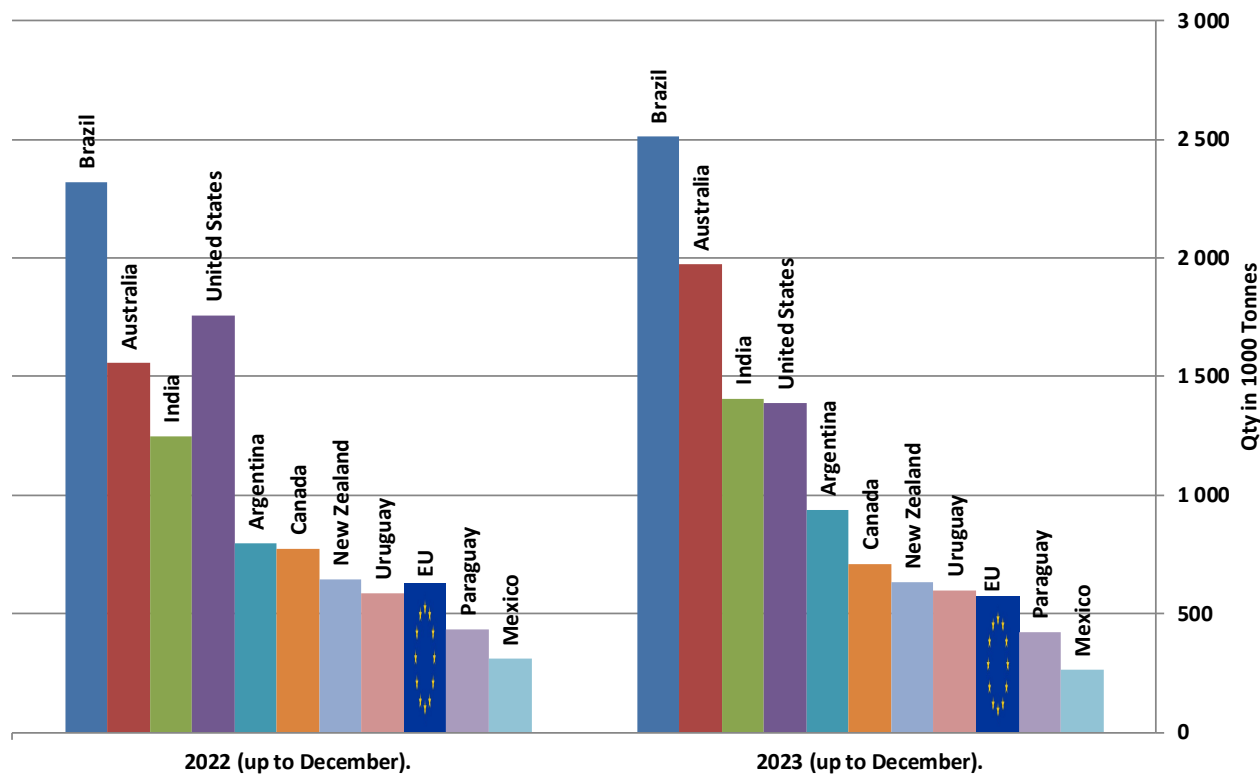

Last update : 21.03.2024

Main Exporters of BEEF Products (up to December).

Source : GTA * Excluding live animals (0102), fats, preparations of several types of meat (0209, 0210 99 and 1602 90)

Main Importers of BEEF Products (up to December).

Source : GTA * Excluding live animals (0102), fats, preparations of several types of meat (0209, 0210 99 and 1602 90)