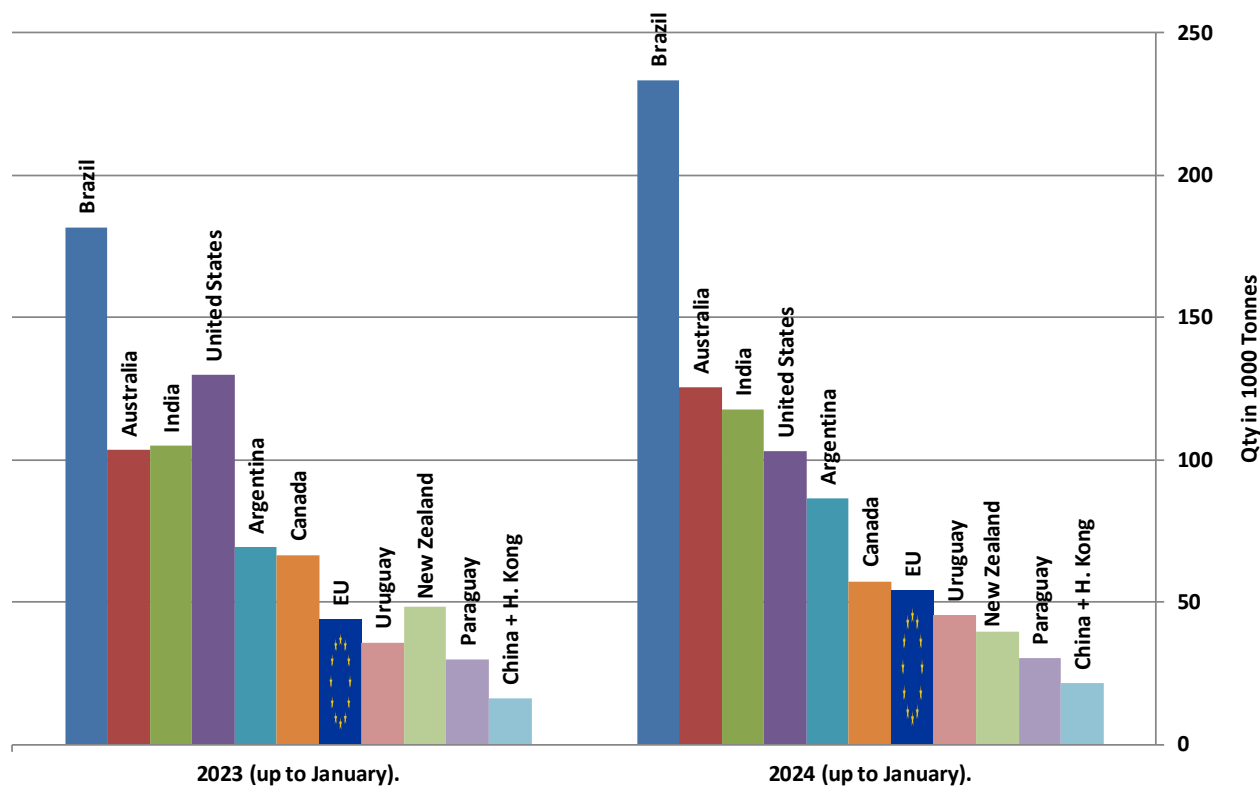

Last update : 18.04.2024

Main Exporters of BEEF Products (up to January).

Source : GTA * Excluding live animals (0102), fats, preparations of several types of meat (0209, 0210 99 and 1602 90)

Main Importers of BEEF Products (up to January).

Source : GTA * Excluding live animals (0102), fats, preparations of several types of meat (0209, 0210 99 and 1602 90)