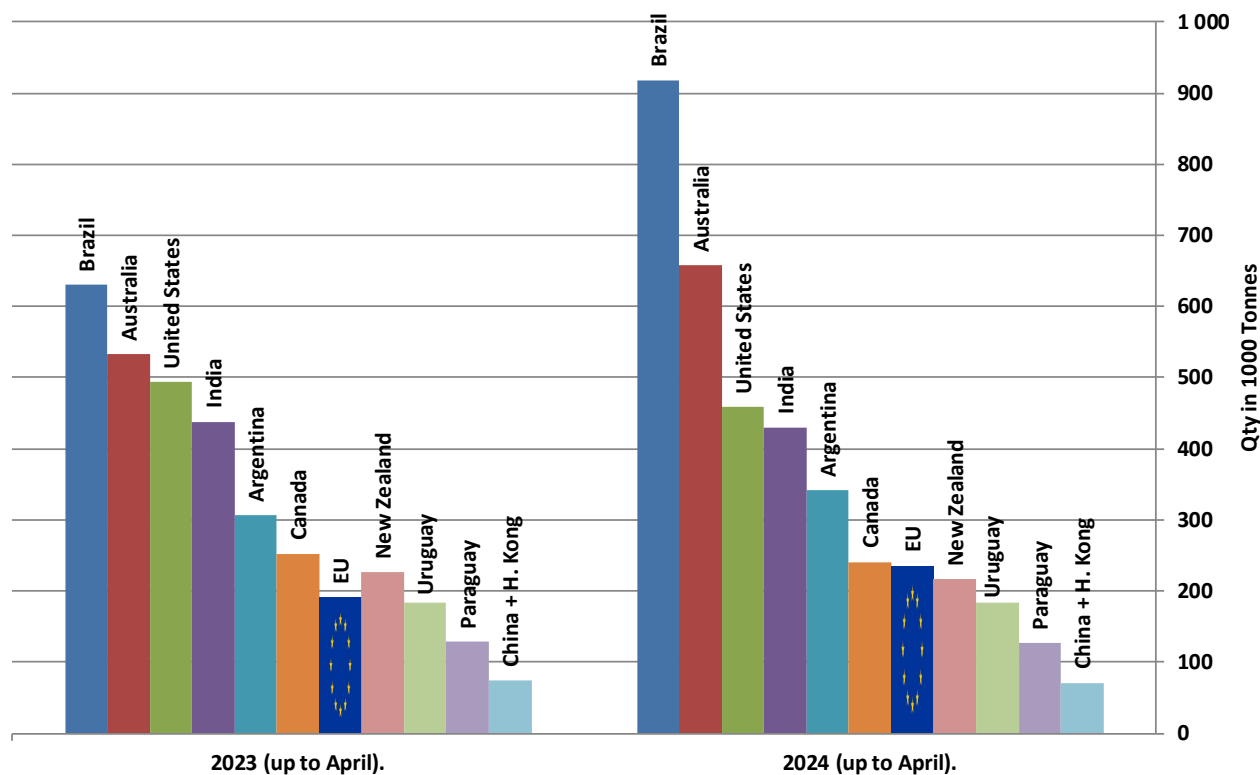

Last update : 18.07.2024

Main Exporters of BEEF Products (up to April).

Source : GTA * Excluding live animals (0102), fats, preparations of several types of meat (0209, 0210 99 and 1602 90)

Main Importers of BEEF Products (up to April).

Source : GTA * Excluding live animals (0102), fats, preparations of several types of meat (0209, 0210 99 and 1602 90)