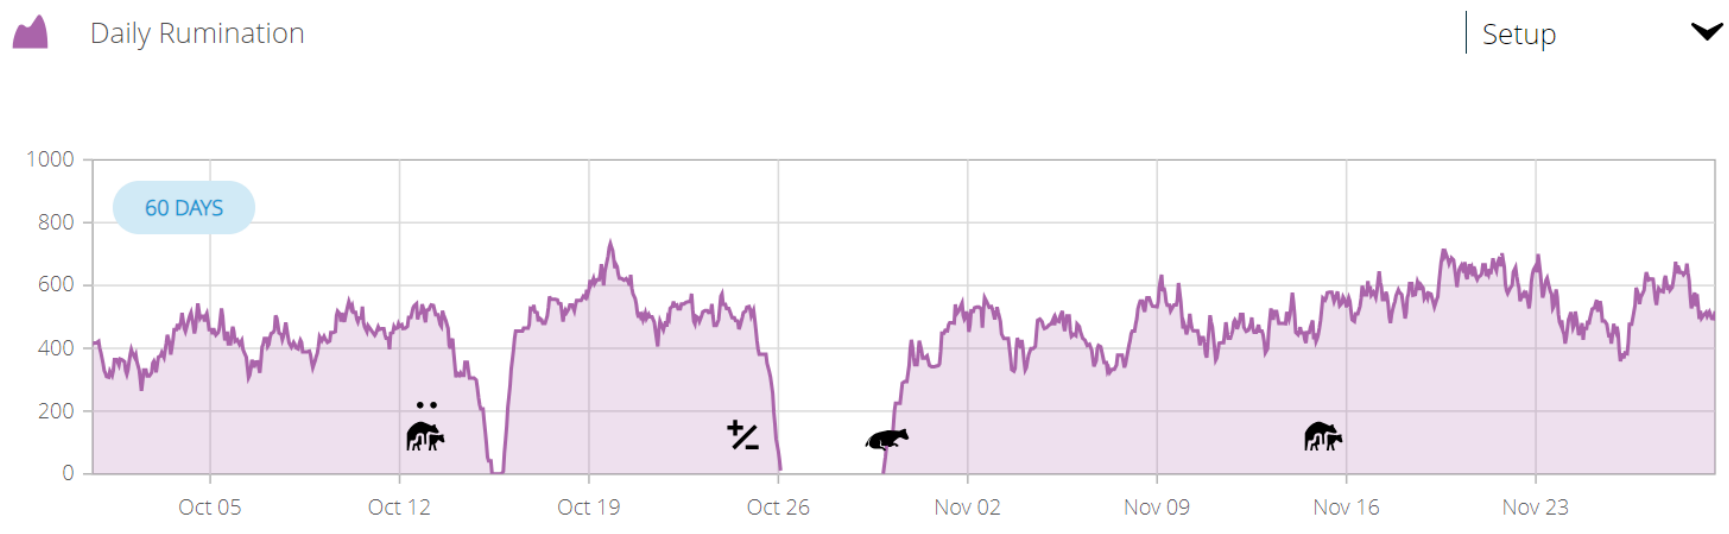

Contact Us | About | English

First calvers

Beth

TODAY

- Events
- Graph
- Heat
- Health
- 1 details

Store cattle

673

Heifer
Age : 256

256 Days

TODAY

Events

Graph

Heat

Health

Details

Daily Rumination Daily Eating Activity Trend