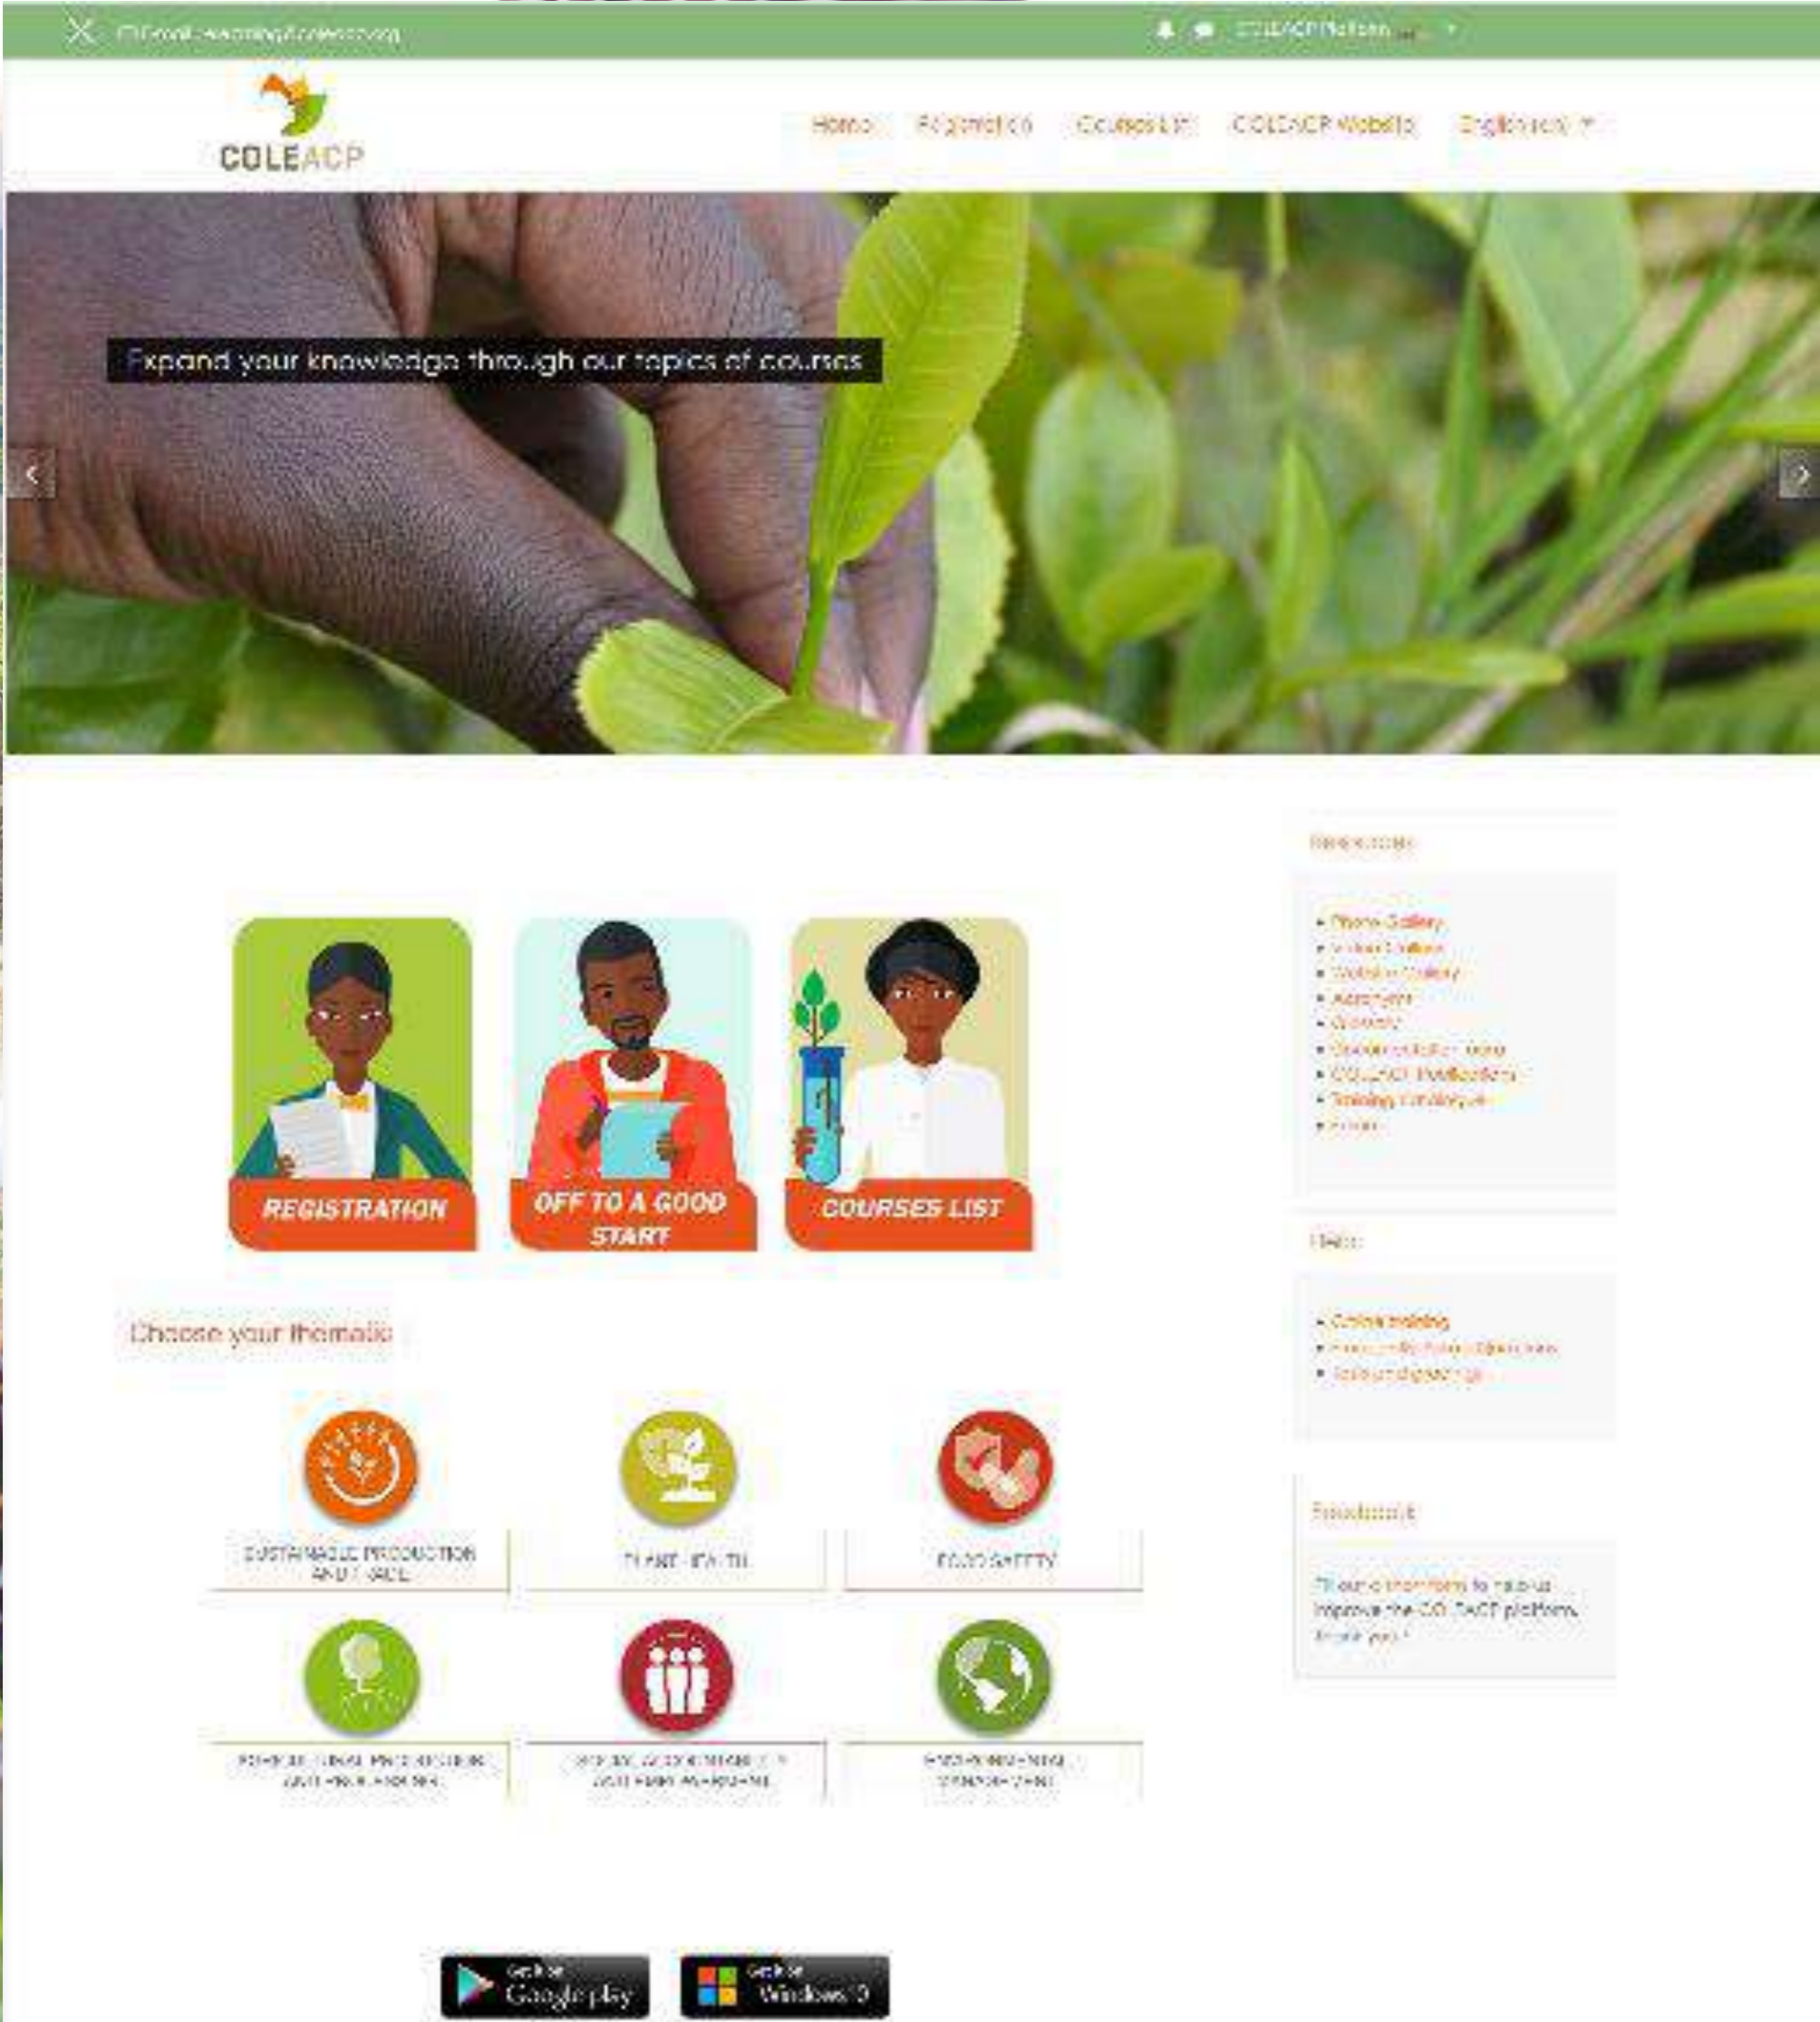

CASE STUDY 3