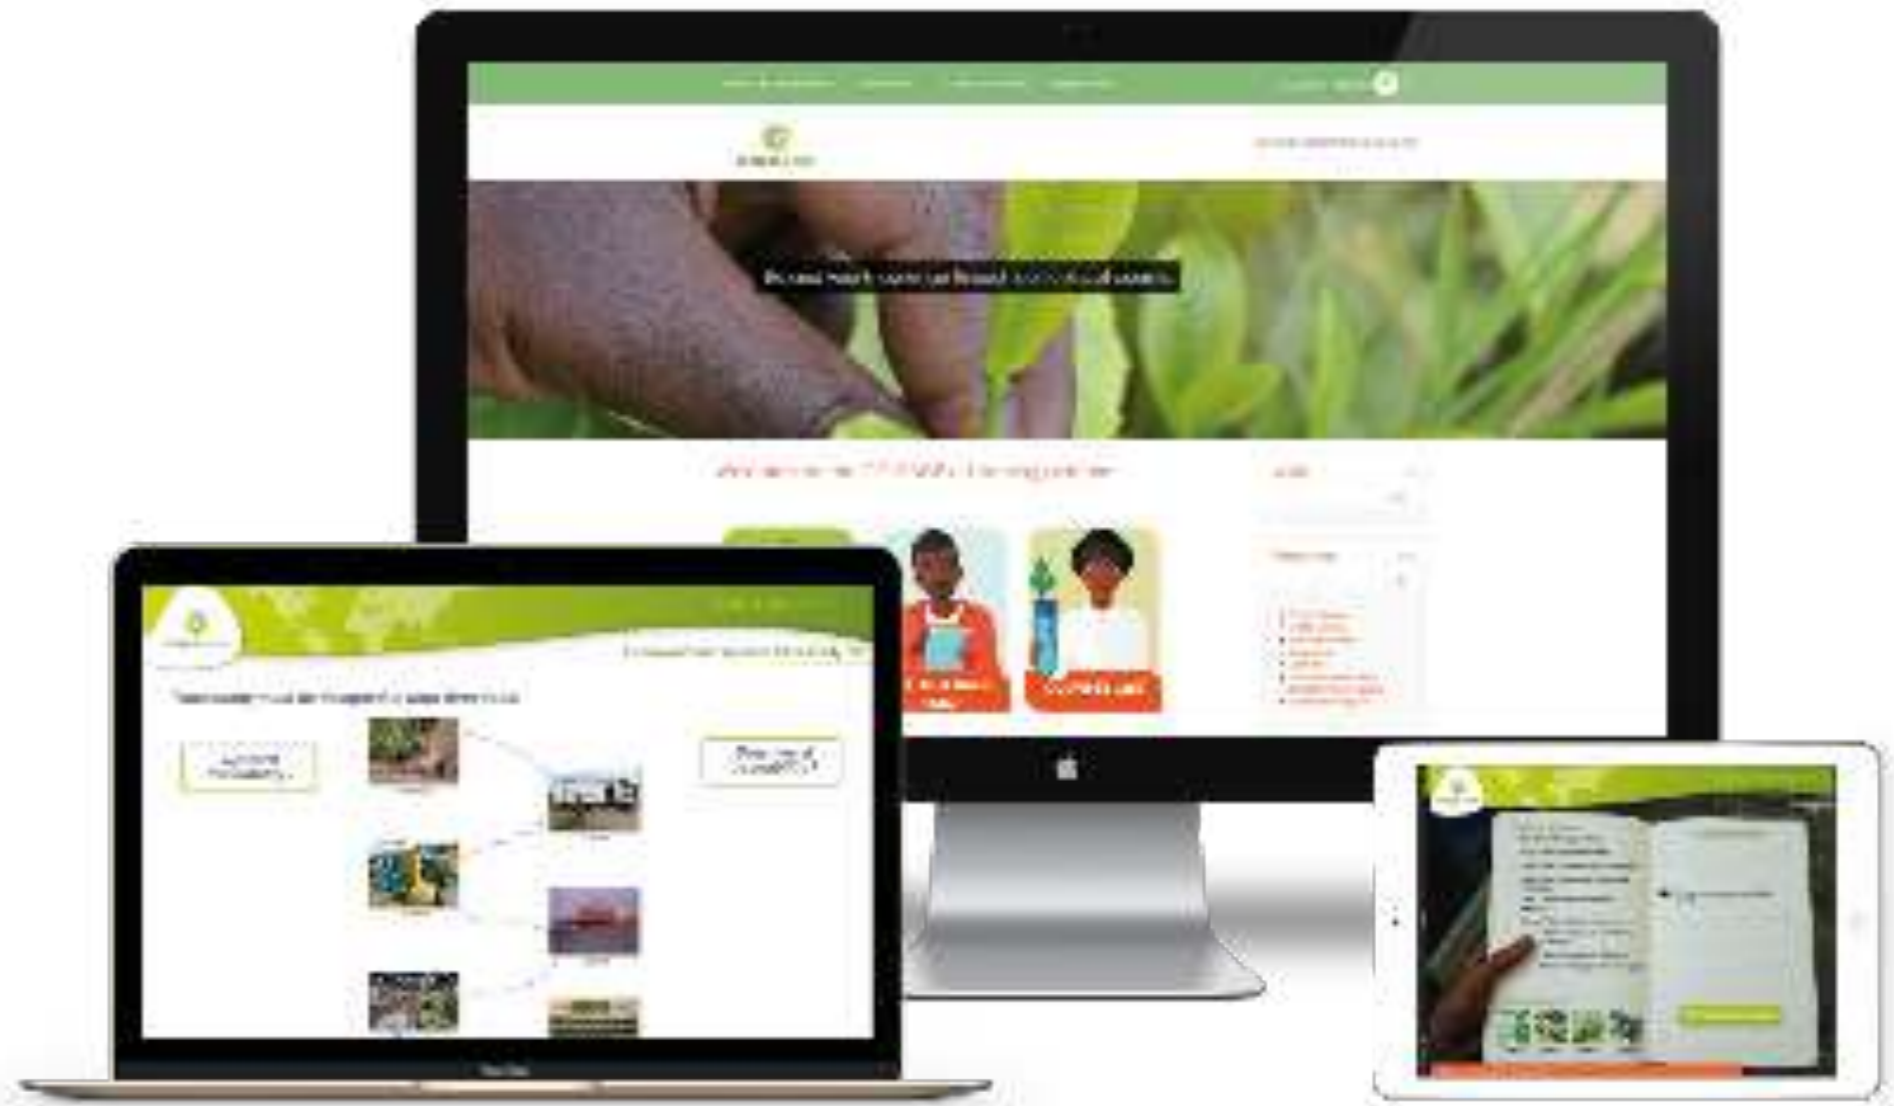

CASE STUDY 3