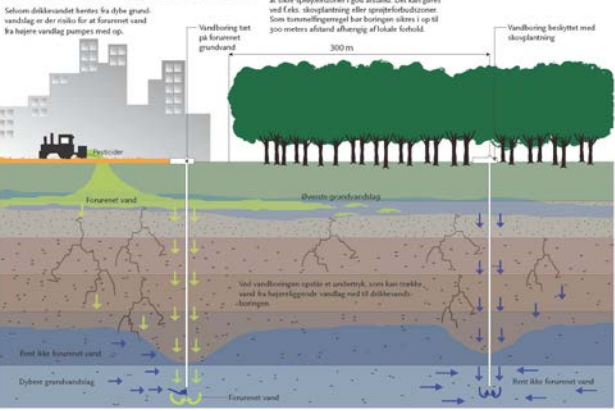

Drikkevandet skal beskyttes mod pesticider